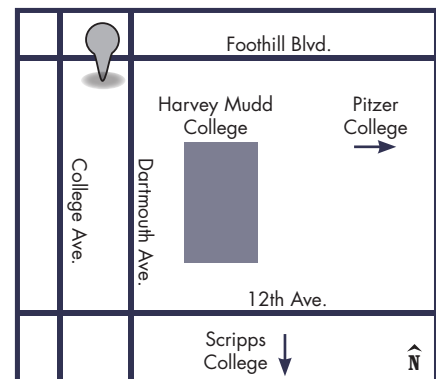

Register at
**[cns.cgu.edu/
recruit](https://cns.cgu.edu/recruit)**

to learn more about
upcoming studies
and participate.

The lab is on the southwest corner of Foothill and Dartmouth.

We study
life.

e: info@neuroeconomicstudies.org | p: 909.607.0030
1263 North Dartmouth Ave., Claremont, CA 91711
neuroeconomicstudies.org